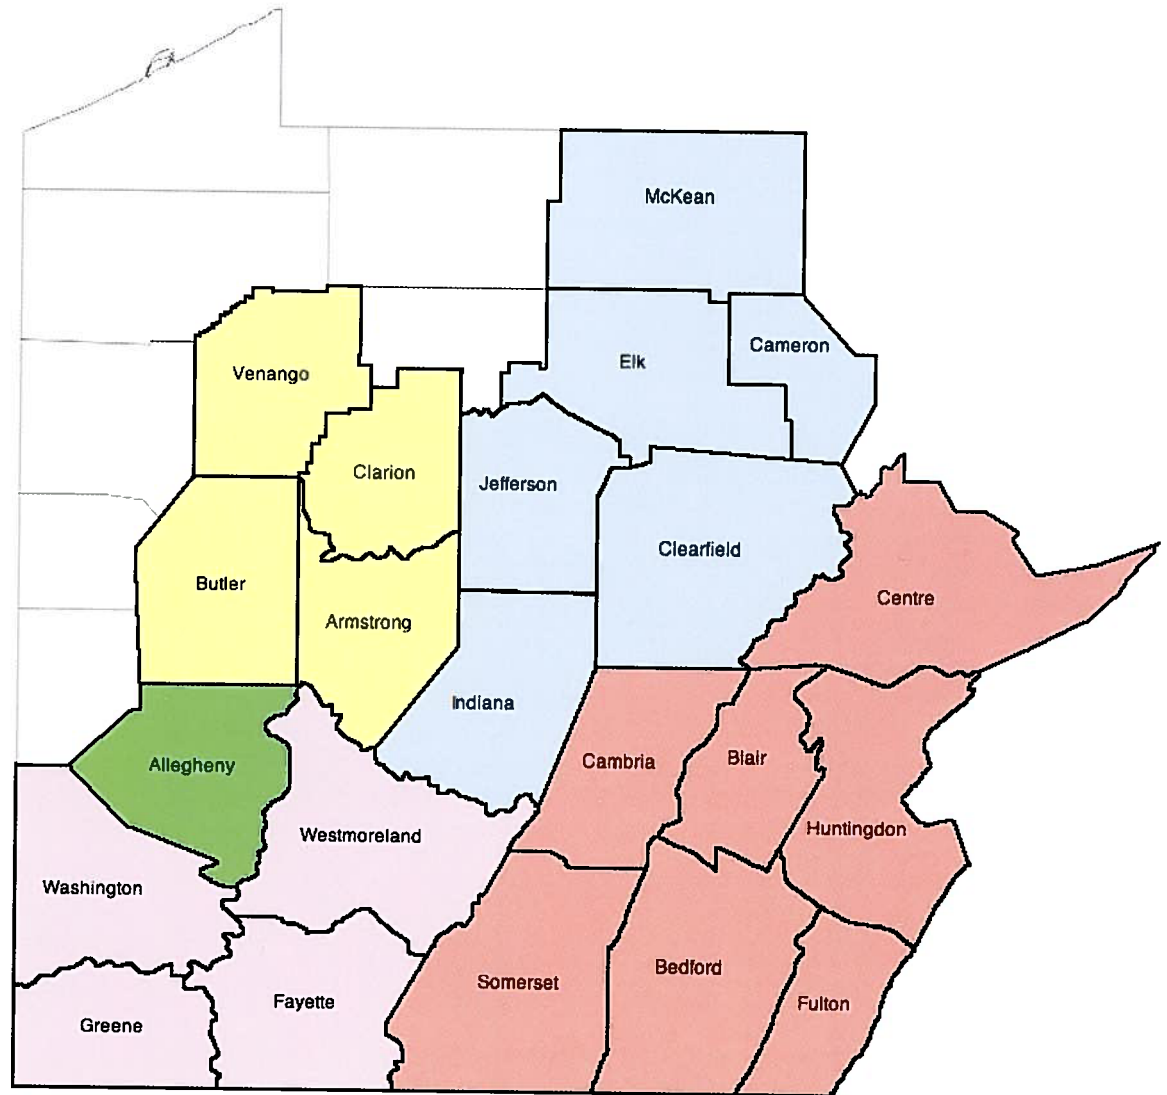

IBEW LU 5 JURISDICTIONAL MAP

Allegheny County

Tom Higgins (412) 432-1400

Tom McIntyre (412) 432-1400

Mike Varholla (412) 432-1400

Armstrong, Butler, Clarion, Venango

Jim Saeler (412) 432-1400

Greene, Fayette, Washington, Westmoreland

Rich Dunkel (412) 432-1400

Cameron, Clearfield, Elk, Indiana, Jefferson, McKean

Jeff Miller (412) 432-1400

Bedford, Blair, Cambria, Centre Fulton, Huntingdon, Somerset

Bob Kutz (412) 432-1400

	Tom Higgins, Tom McIntyre, Mike Varholla
	Jim Saeler
	Rich Dunkel
	Jeff Miller
	Bob Kutz